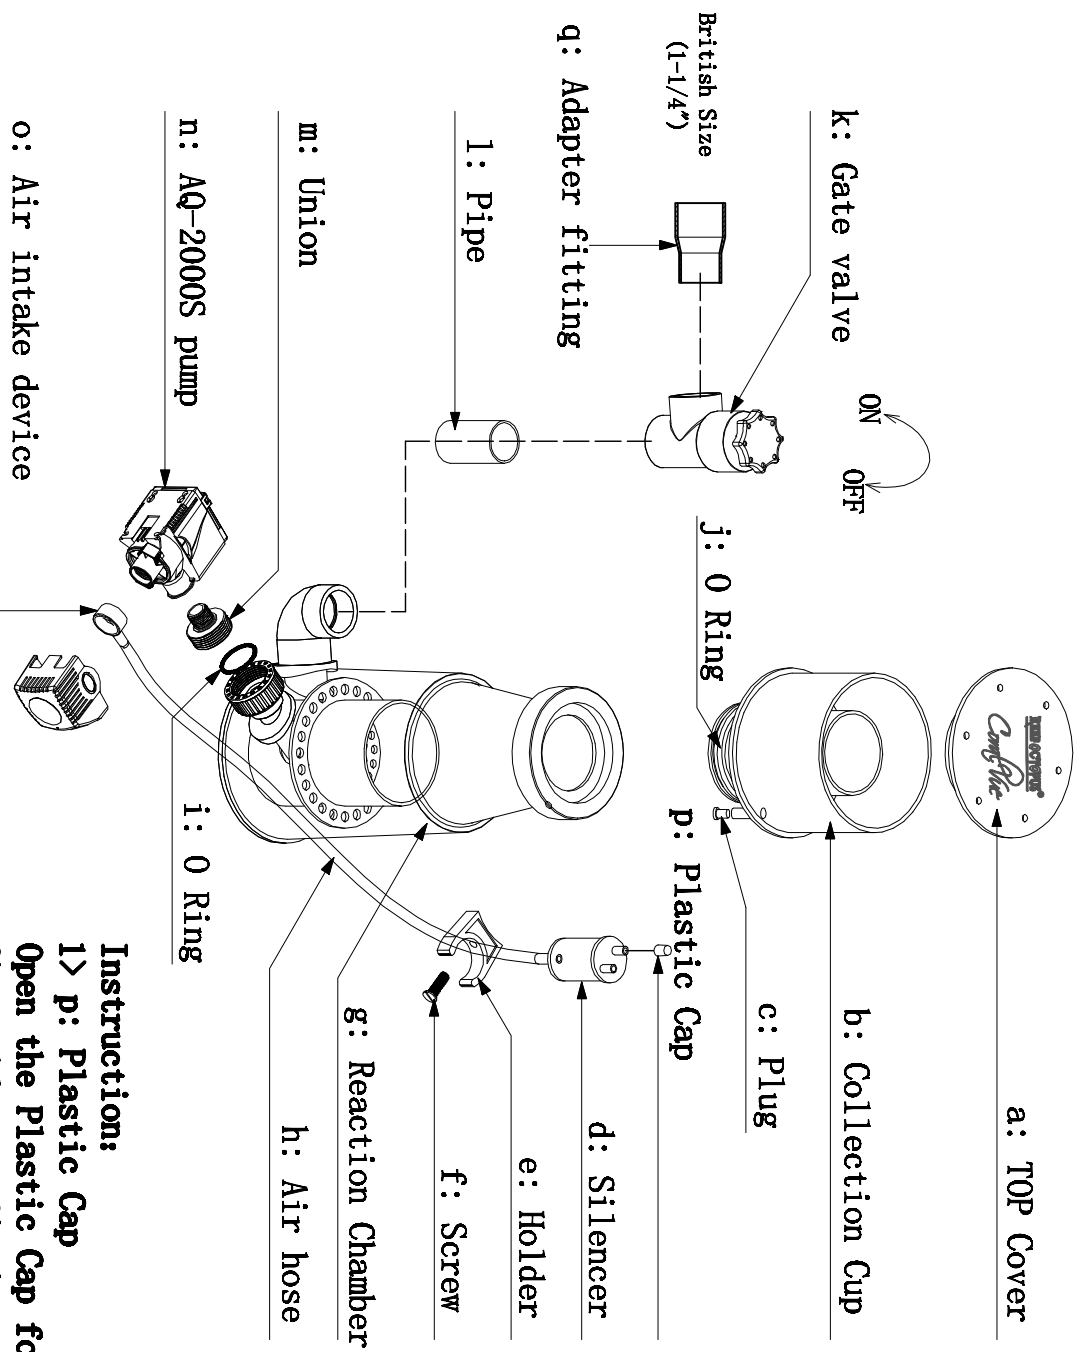

Classic-150INT

Instruction:

1> p: Plastic Cap

Open the Plastic Cap for 03

2> q: Adapter fitting

Metric Size($\phi 40\text{mm}$) to British Size(1-1/4")