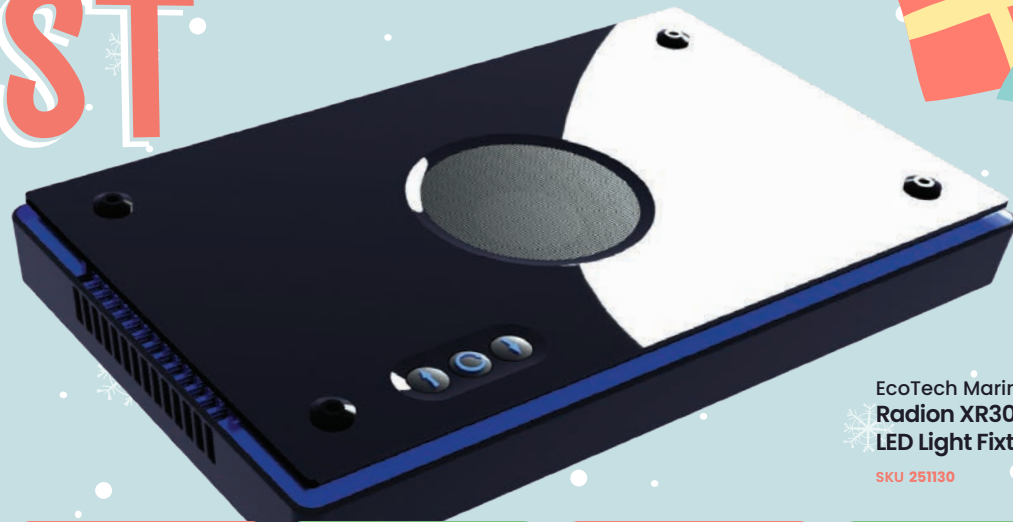

BULK REEF SUPPLY

bulkreefsupply.com/holiday

MAKING HOLIDAY GIFTING FUN AND EASY

Top Sellers FOR THE HOBBYIST

NEW & NICE TO HAVE

Upgrade with Fresh Gear

Neptune Systems
**A3 Apex Pro
Controller System**
SKU 251343